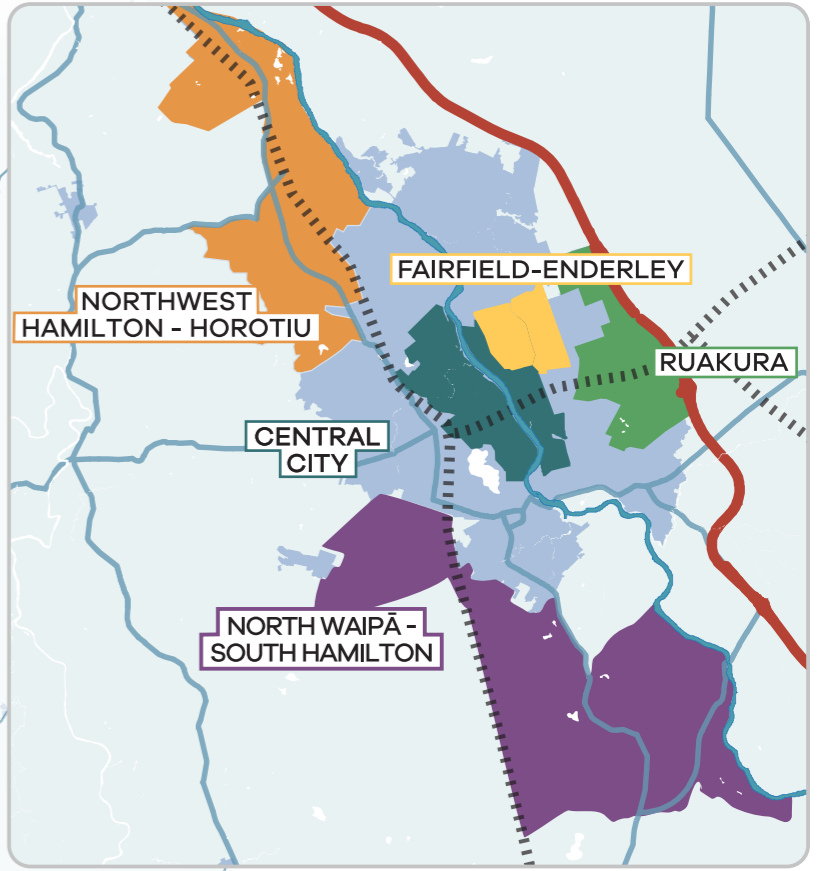

Future Proof Priority Development Areas

Legend

- Existing urban area
- State Highways
- Railway
- Waikato Expressway
- Waikato River

Future Proof
Te Tau Titoki