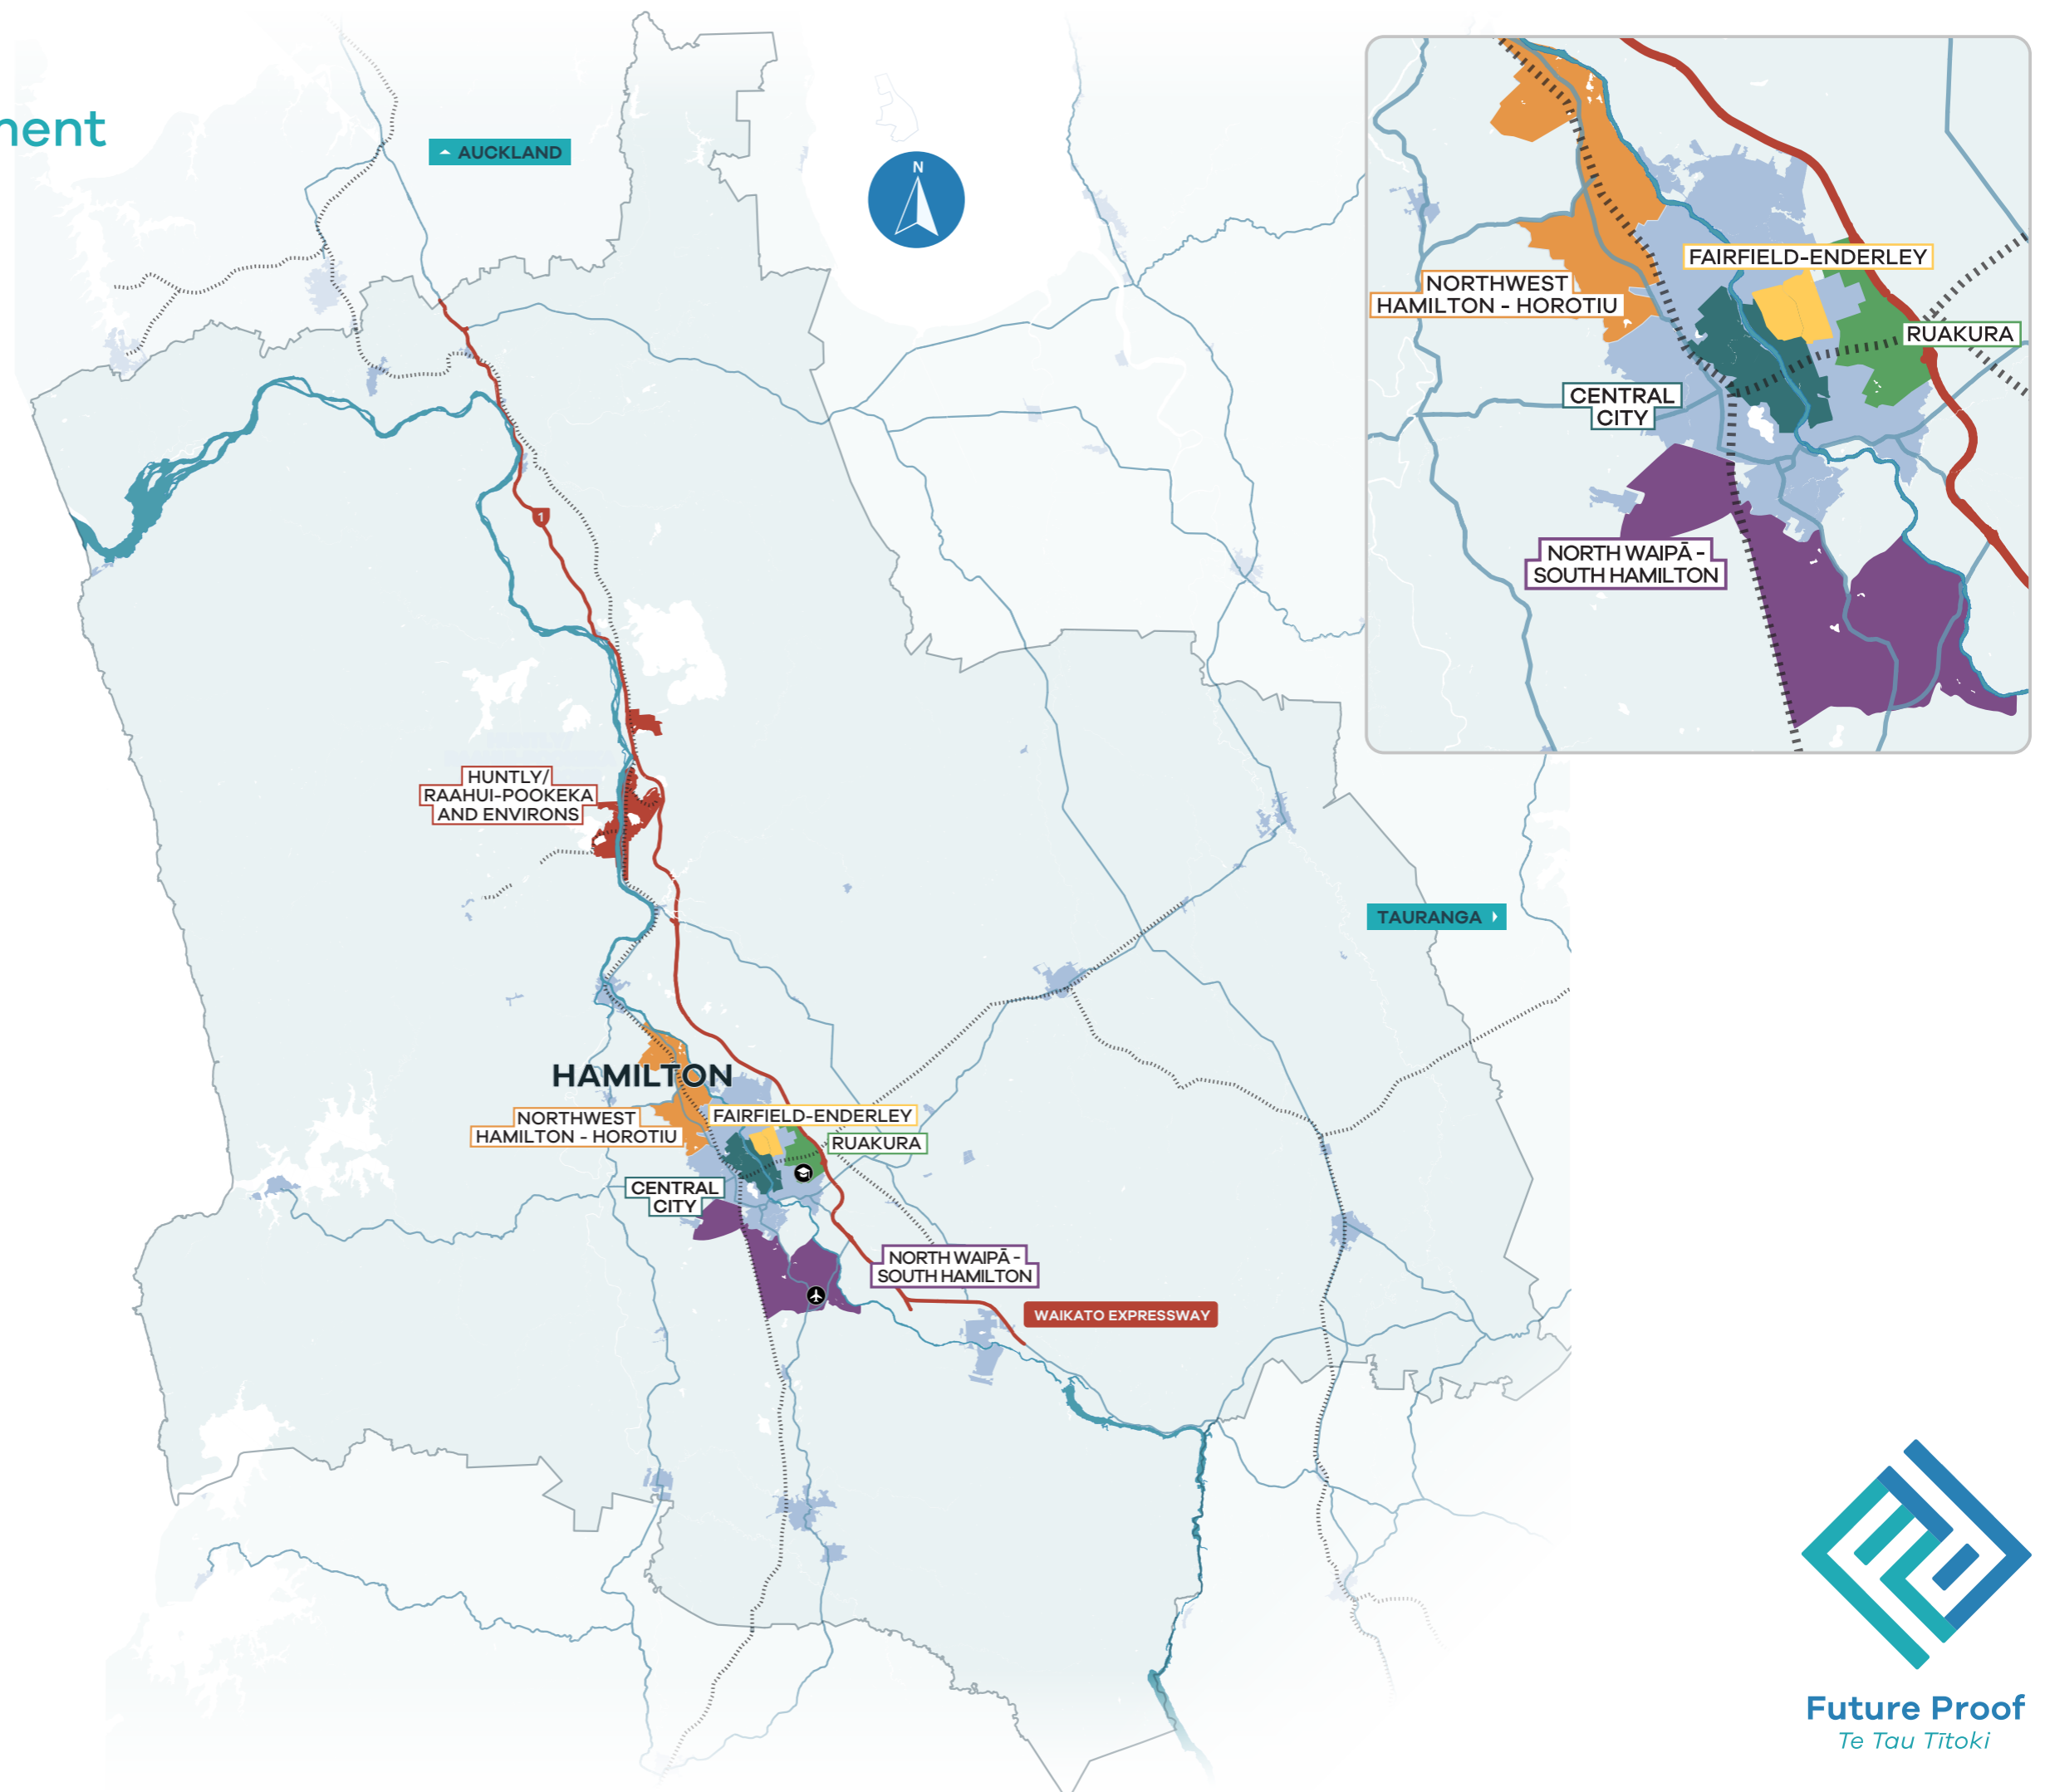

Future Proof Priority Development Areas

Legend

- Existing urban area
- State Highways
- Railway
- Waikato Expressway
- Waikato River

Future Proof
Te Tau Titoki