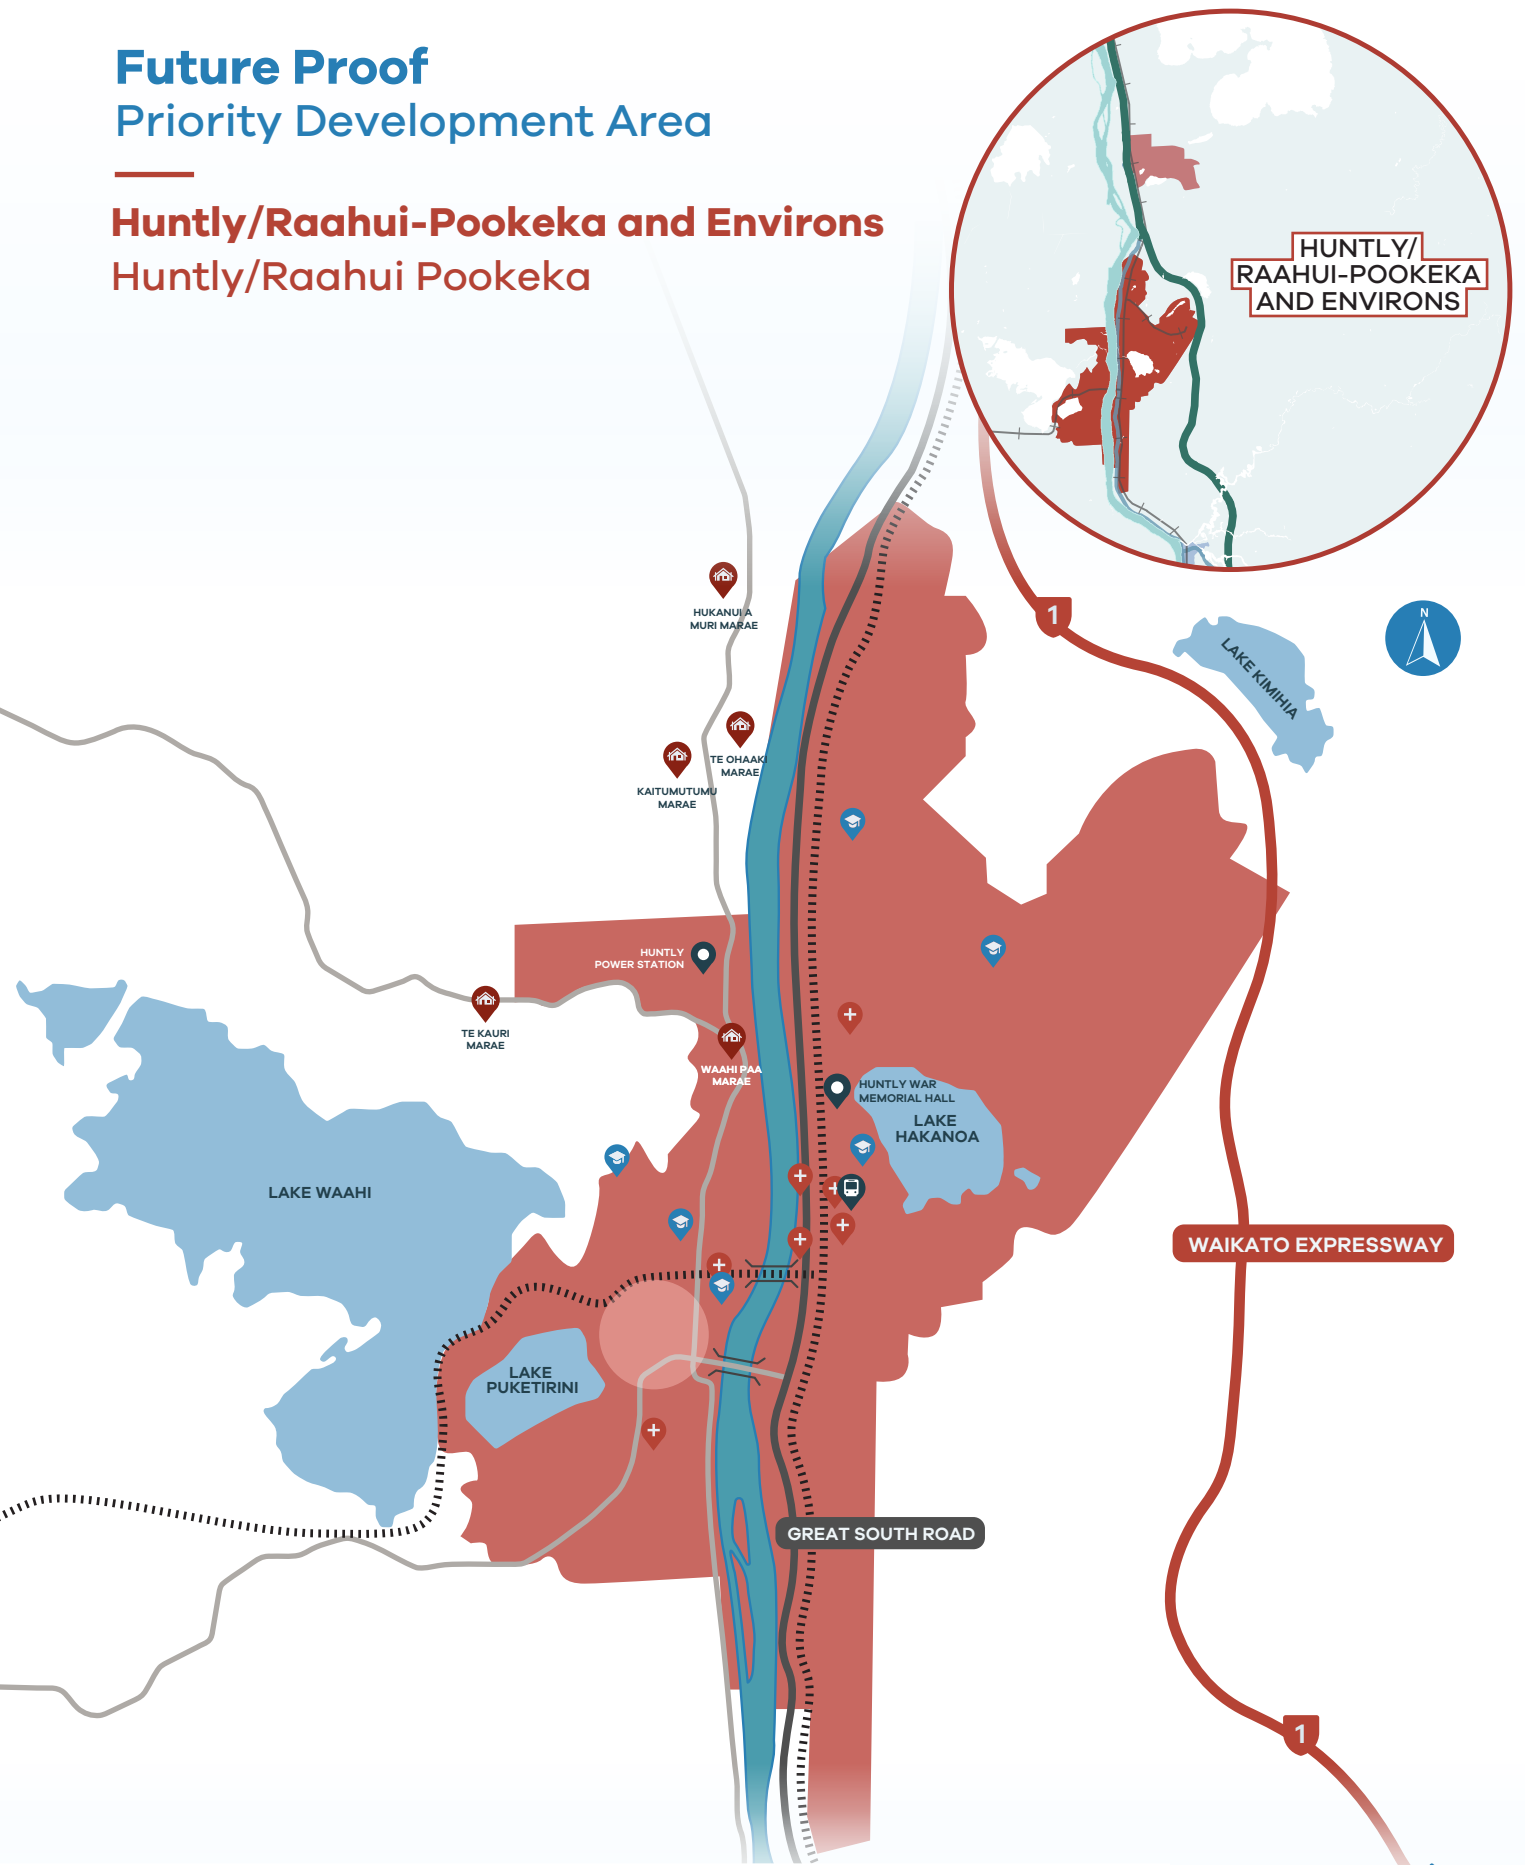

Future Proof Priority Development Area

Huntly/Raahui-Pookeka and Environs Huntly/Raahui Pookeka

Legend

-  Key roads
-  State Highways
-  Waikato River
-  Railway
-  Pedestrian crossing
-  Marae
-  Ministry of Education
-  Healthcare
-  Raahui Pookeka / Huntly Train Station
-  Matawhaanui/Kāinga Ora Pilot Programme

Future Proof
Te Tau Titoki