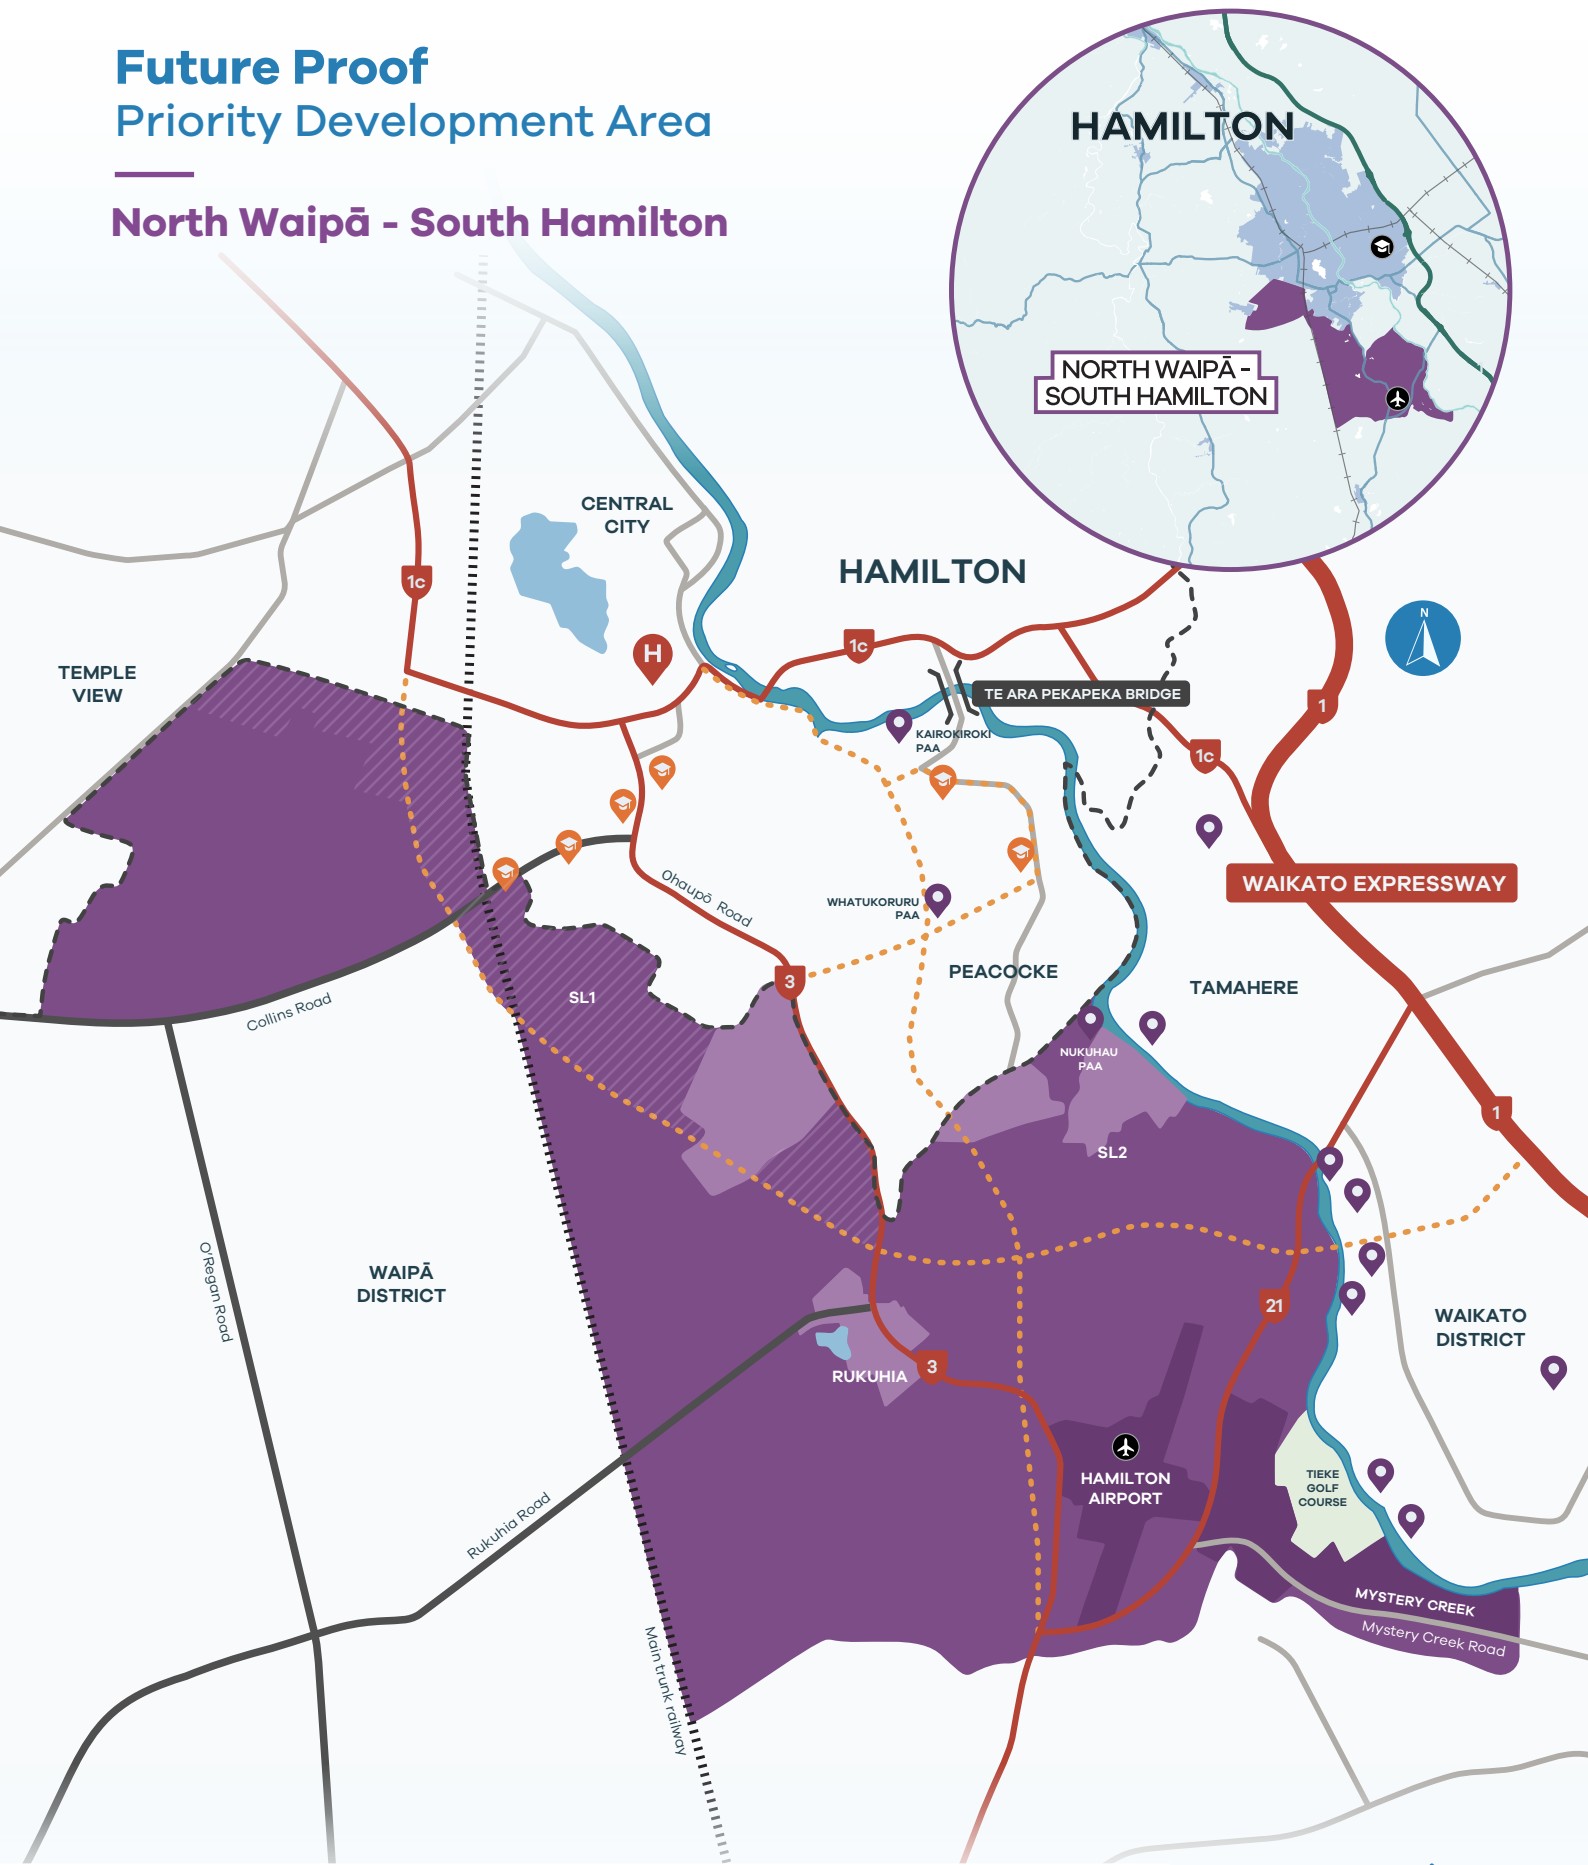

Future Proof Priority Development Area

North Waipā - South Hamilton

Legend

- - - Hamilton boundary
- Key roads
- State Highways
- Waikato River
- Residential
- SL1 Rural
- Rural
- Landmarks of interest
- Parks/Open areas
- Southern Links Route
- River crossing
- Railway
- Hospital/Medical
- Education
- Airport
- Paa

Priority Development Area is indicative and conceptual only