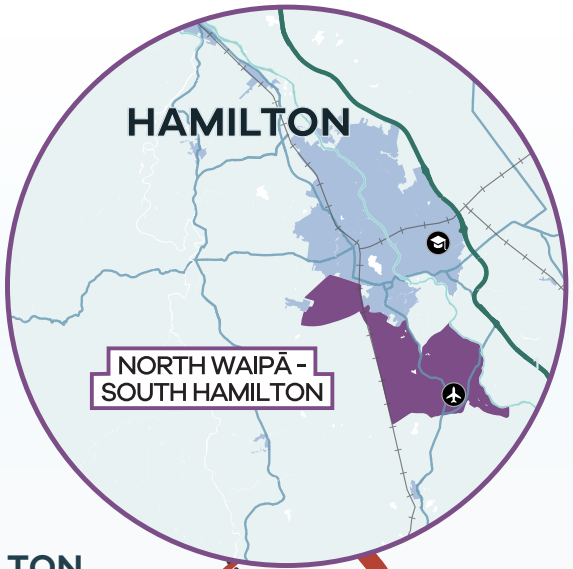

Future Proof Priority Development Area

North Waipā - South Hamilton

Legend

- - - Hamilton boundary
- Key roads
- State Highways
- Waikato River
- Residential
- SL1 Rural
- Rural
- Landmarks of interest
- Parks/Open areas
- Southern Links Route
- River crossing
- Railway
- Hospital/Medical
- Education
- Airport
- Paa

Priority Development Area is indicative and conceptual only