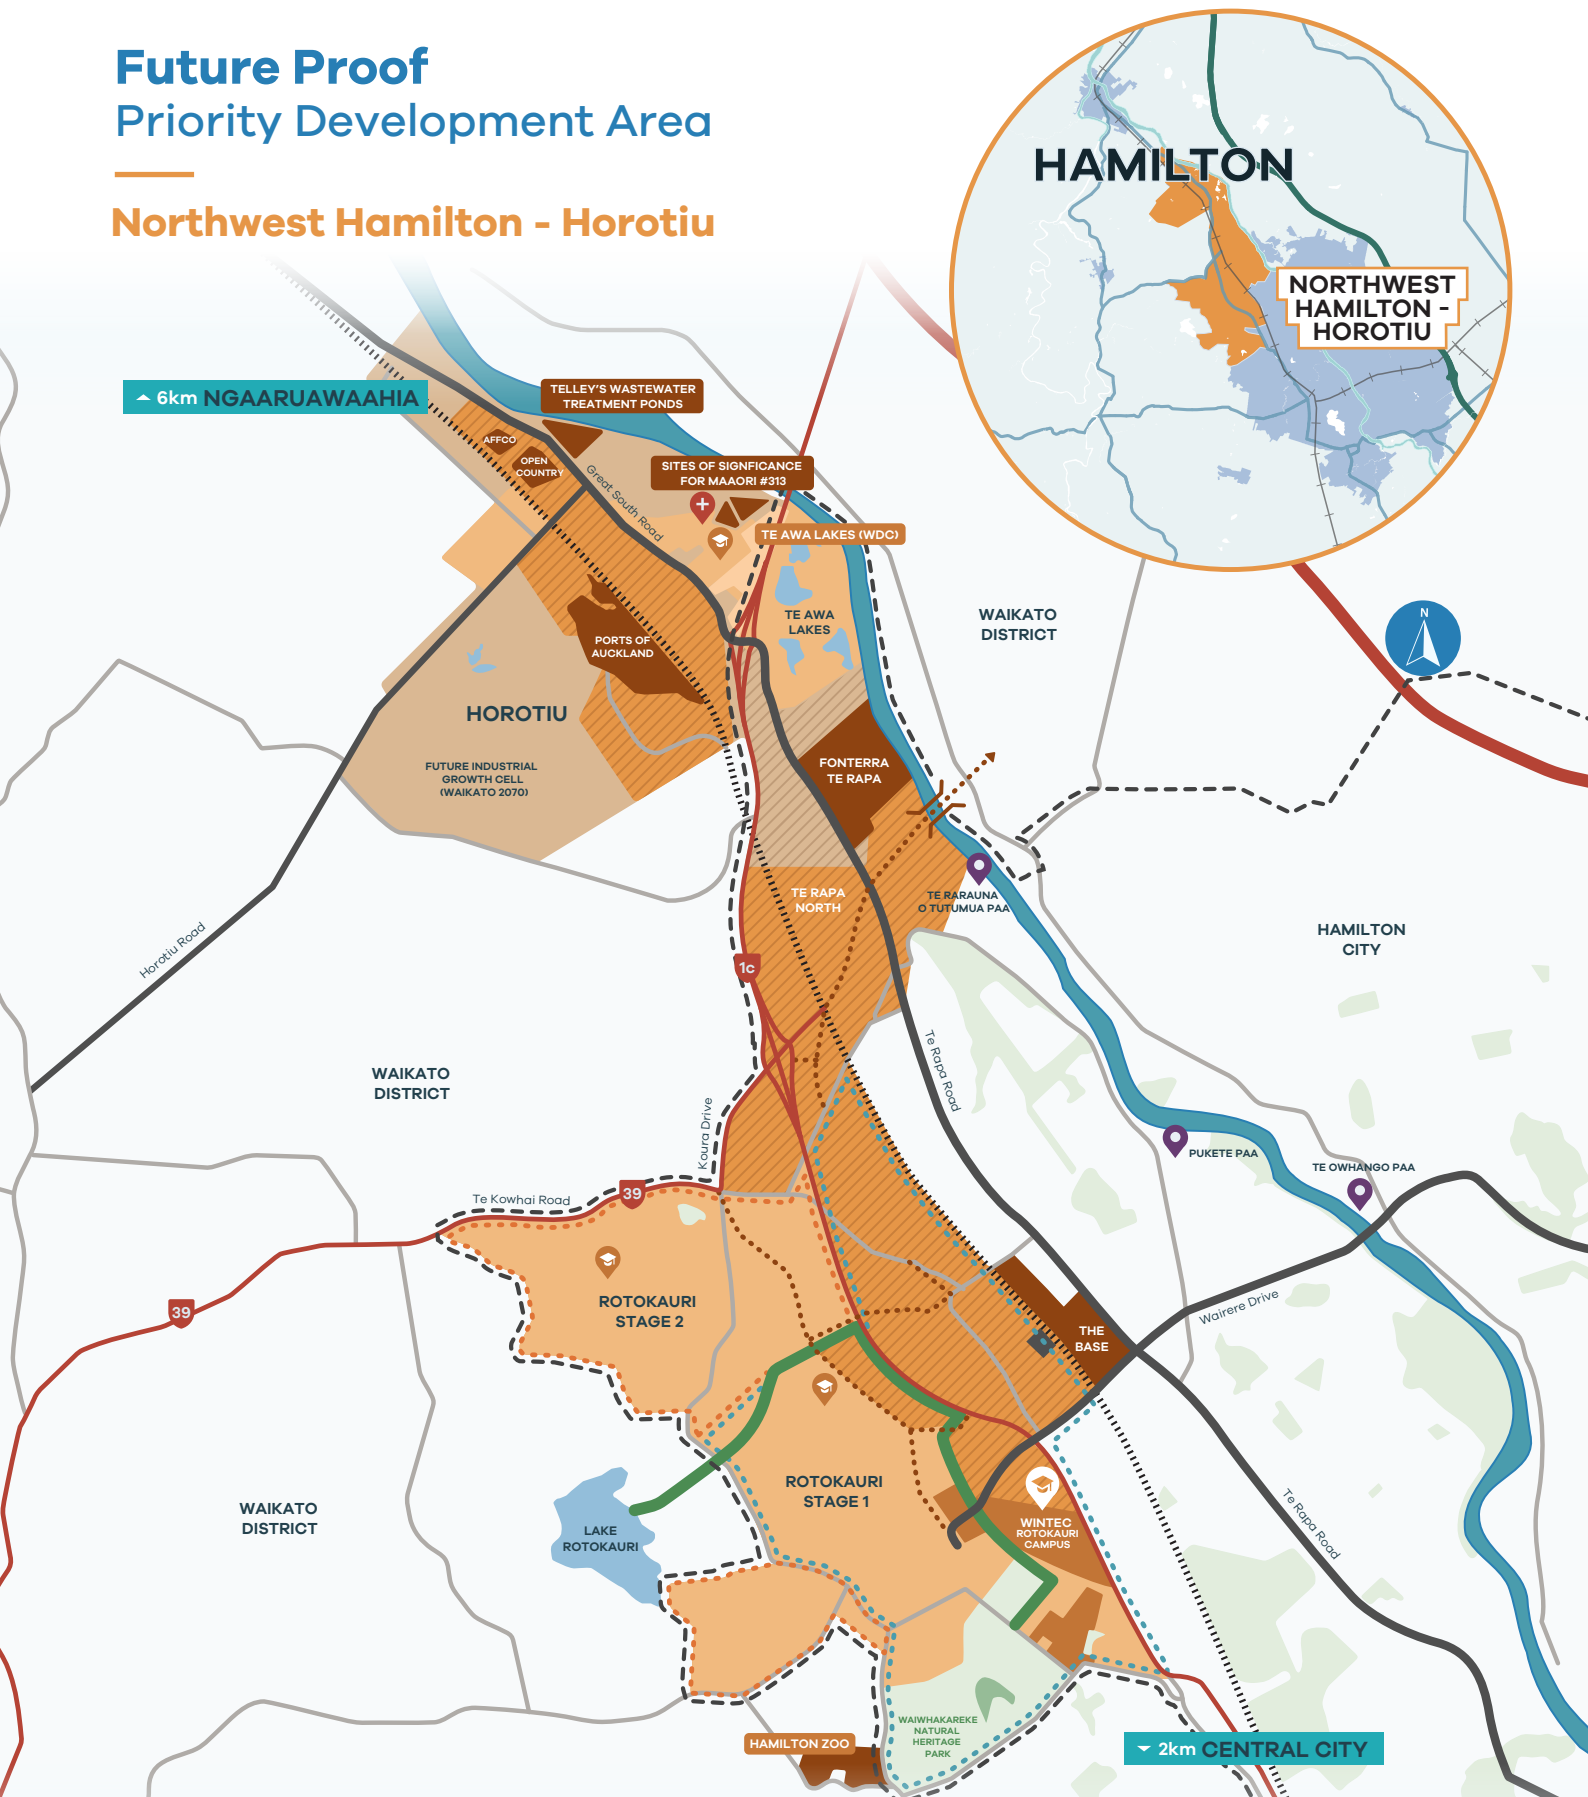

Future Proof Priority Development Area

Northwest Hamilton - Horotiu

Legend

- Hamilton boundary
- Key roads
- State Highways
- Waikato River
- Railway
- Rotokauri greenway
- Transport Hub
- Parks
- Residential
- Industrial
- Deferred industrial
- Landmarks of interest
- Urban enablement
- Rotokauri Stage 1
- Rotokauri Stage 2
- Proposed roads
- Proposed river crossing
- Paa
- Research and education

Future Proof
Te Tau Titoki