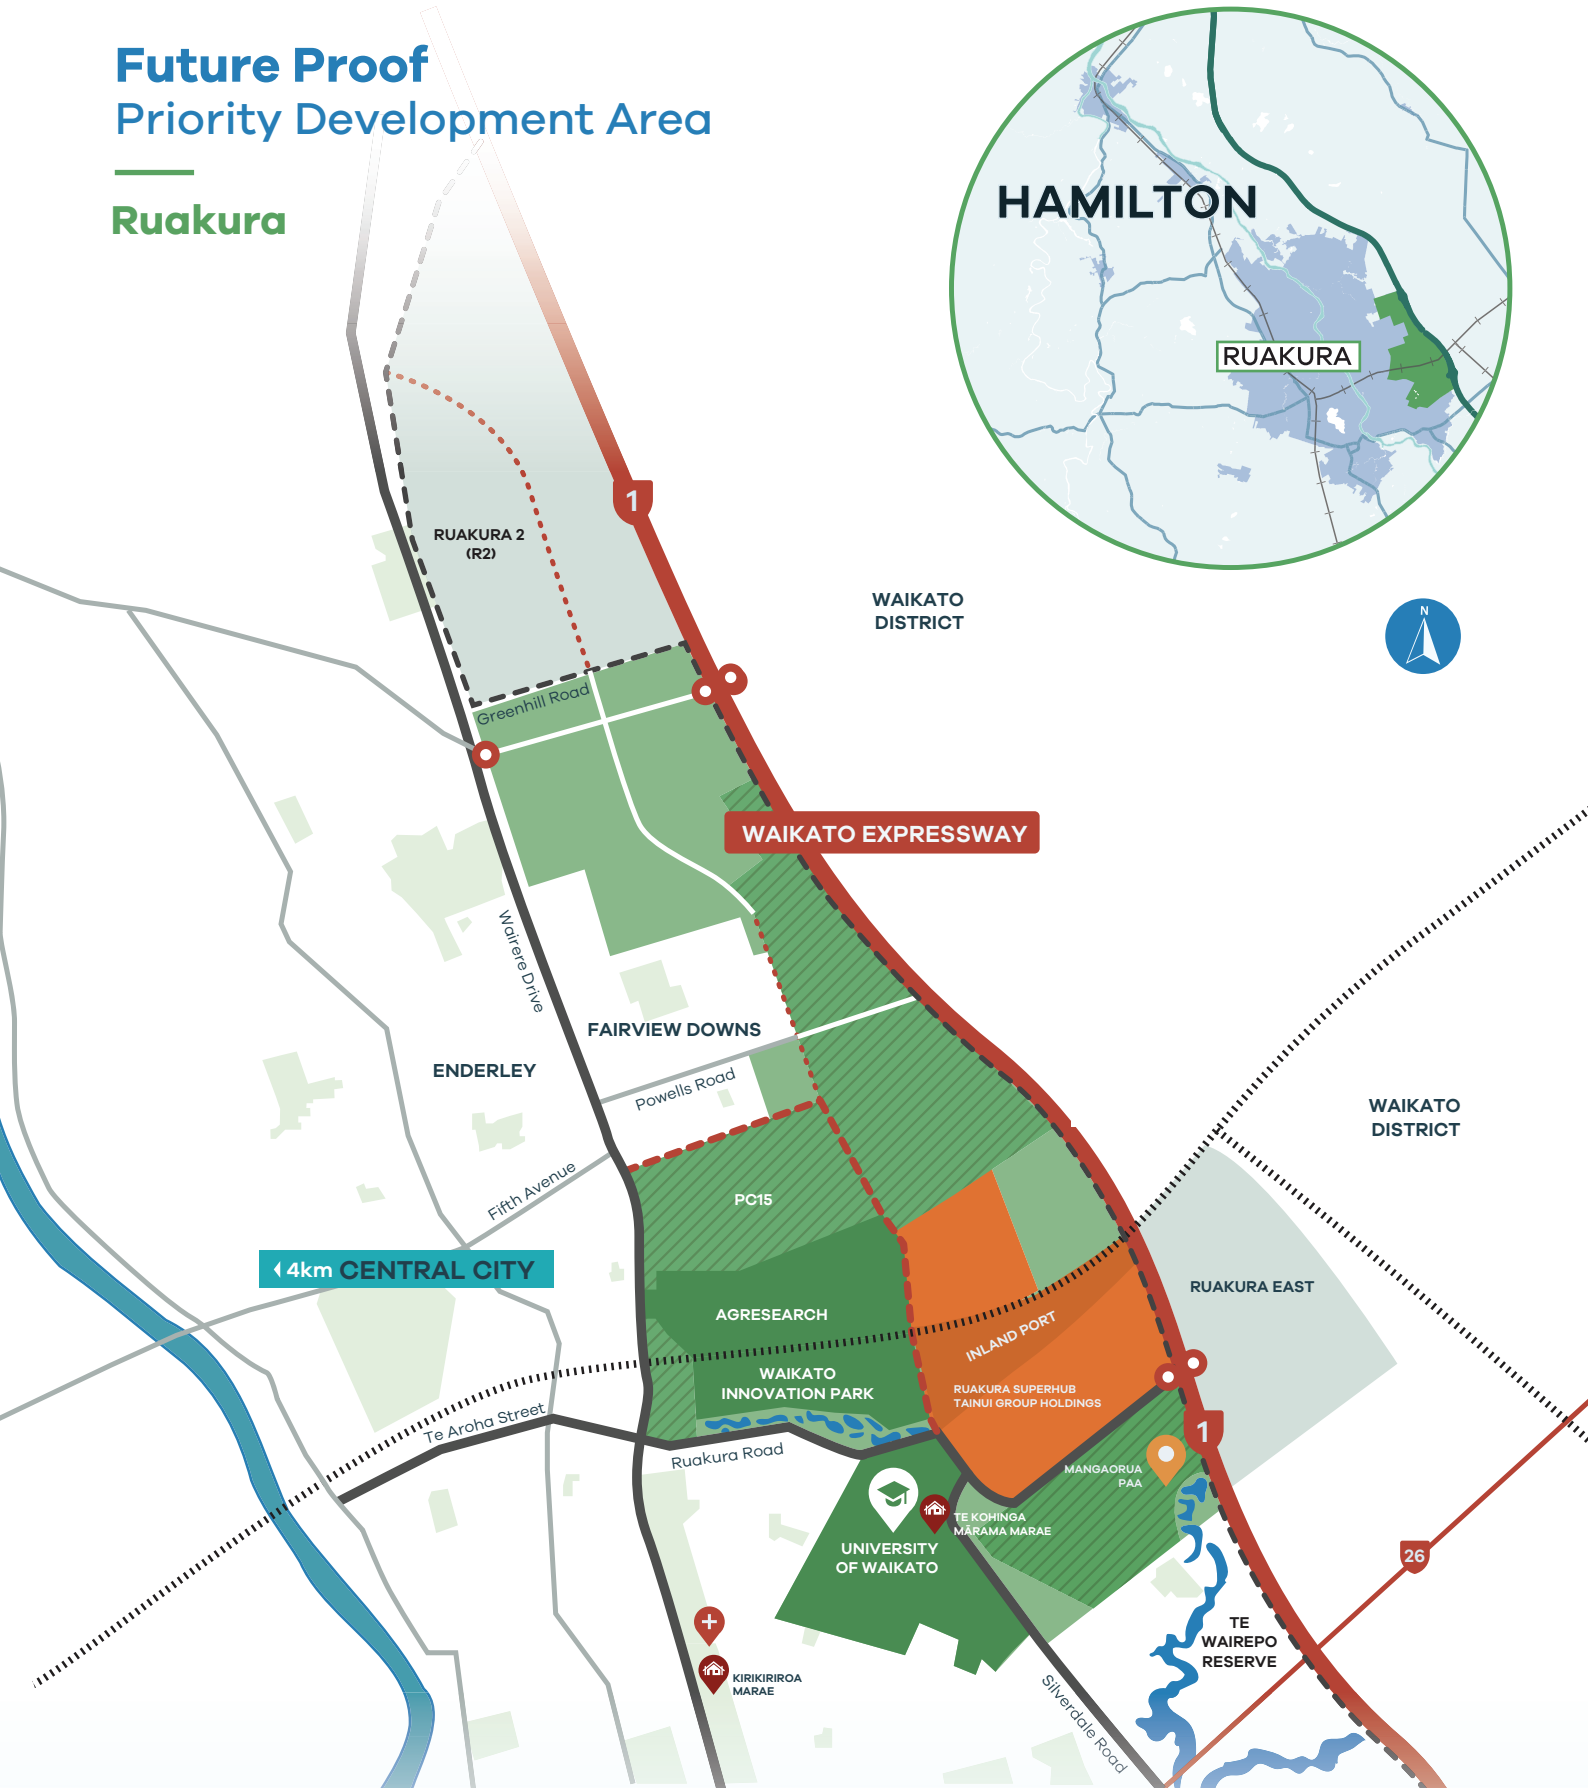

Future Proof Priority Development Area

Ruakura

Legend

- Hamilton boundary
- Key roads
- State Highways
- Waikato River
- Railway
- Parks
- Wetland
- Residential
- Industrial
- Logistics zone
- Research and education
- Marae
- Medical
- Proposed Eastern Transport Corridor
- Future major arterial
- Future minor arterial
- Interchange

Future Proof
Te Tau Titoki